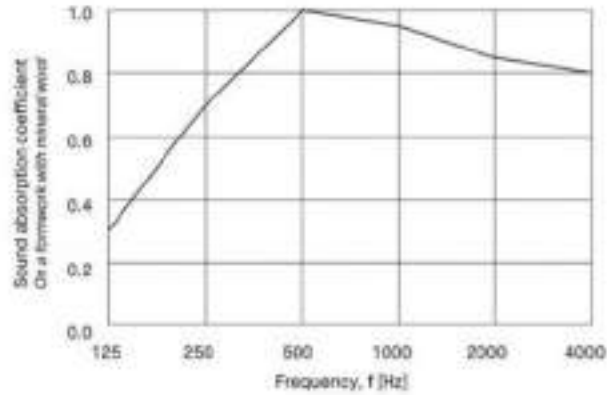

3-side veneer acoustic panels
三面包木条吸音板

Grand acoustic panels
宽木条吸音板

Acoustic panels with LED light
led灯木条吸音板

PVC veneer acoustic panels
pvc吸音板

Semi-round wood acoustic panels
半圆吸音板

Flexible acoustic panels
可弯曲吸音板