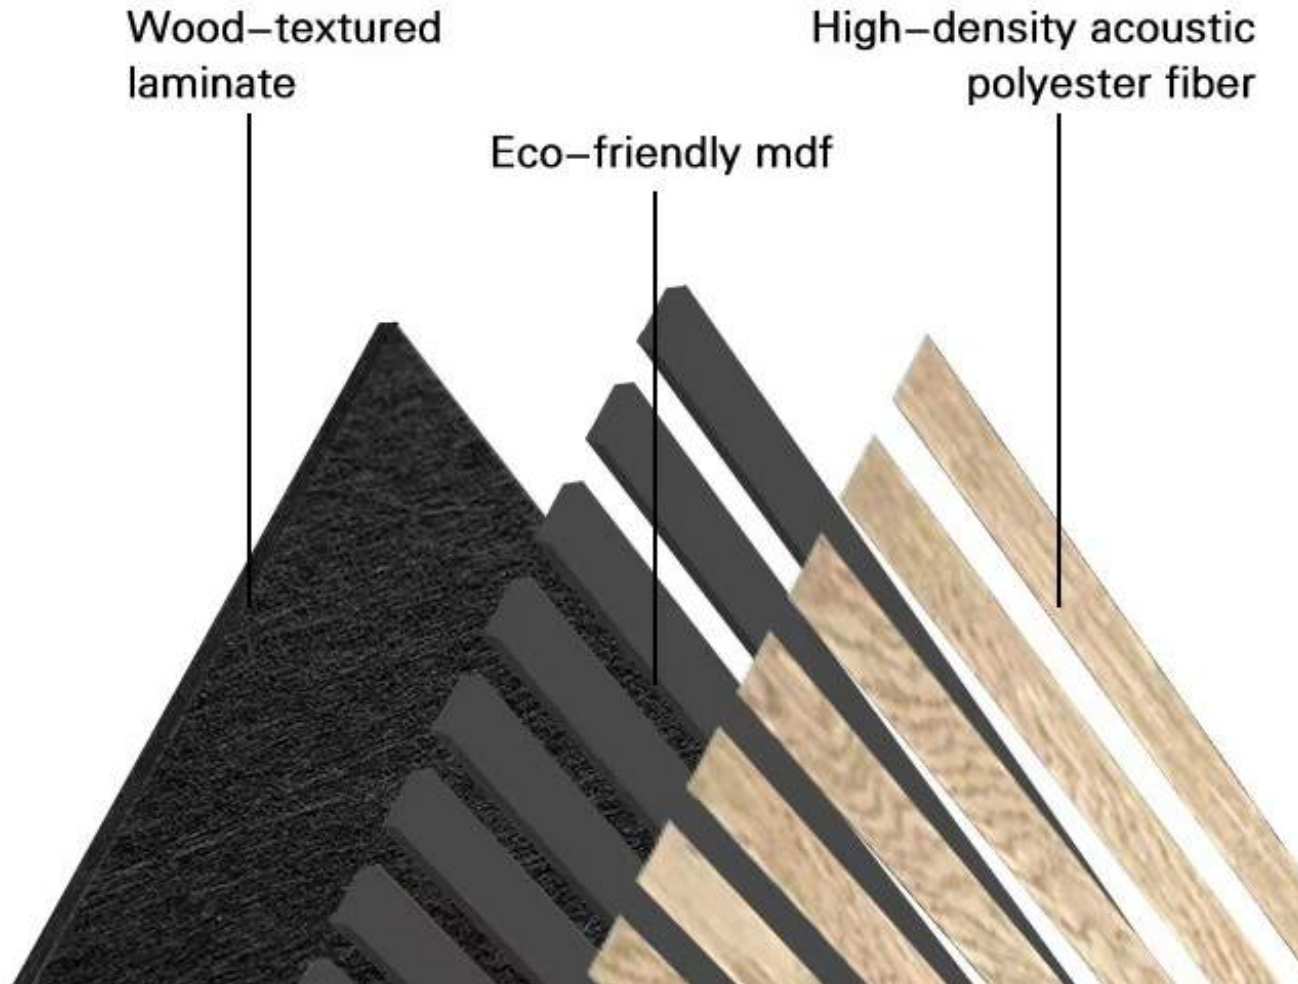

Sound Absorbing Panel Product Details

尾页扫码
查看电子色卡

ECODOME

EcoDome®

Wood strip
sound-absorbing
panels

DIY High-End
Customization

Wood strip sound-absorbing panel series

Classic acoustic panels
经典款木条吸音板

3-side veneer acoustic panels
三面包木条吸音板

Grand acoustic panels
宽木条吸音板

Acoustic panels with LED light
led灯木条吸音板

PVC veneer acoustic panels
pvc吸音板

Semi-round wood acoustic panels
半圆吸音板

Flexible acoustic panels
可弯曲吸音板

Sound insulation

Fire resistance

Waterproof with UV film(oiled)

Oak

White Oak

Black Oak

Wash Grey RoseWood

Charcoal Black

Natrual Red
Walnut

Natrual Black
Walnut

Scene diagram

六边形吸音板

Hexagon Acoustic Panels

This texture uses hexagonal tiling. This hexagonal pattern contains regular hexagon shapes with each row offset in order to interlink with one another. It is one of the three regular tilings of the Euclidean plane and is a significant structure in nature. Our hexagon, typically crafted from medium density fiberboard, offer a minimalist Nordic look while also aiding in sound wave diffusion. A seamless wood texture with the ability to be installed as both wall and ceiling panelling.