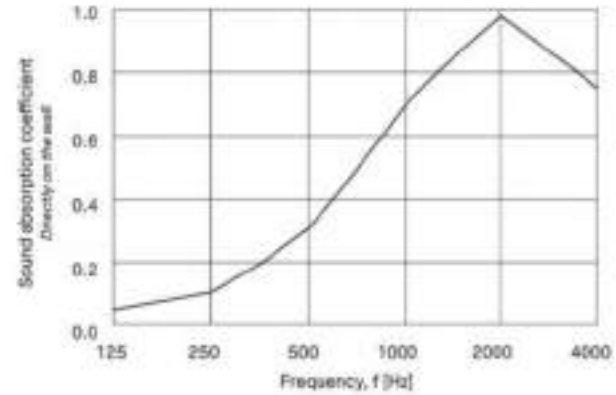

3-side veneer acoustic panels
三面包木条吸音板

Grand acoustic panels
宽木条吸音板

Acoustic panels with LED light
led灯木条吸音板

PVC veneer acoustic panels
pvc吸音板

Semi-round wood acoustic panels
半圆吸音板

Flexible acoustic panels
可弯曲吸音板