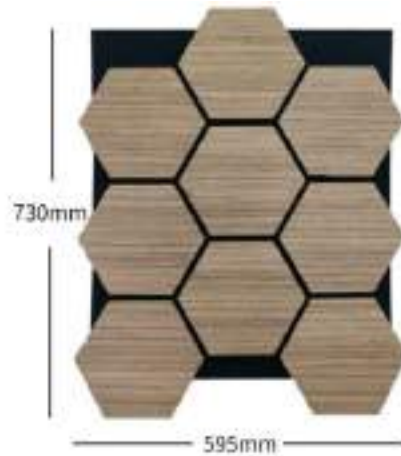

Natrual Red
Walnut

Natrual Black
Walnut

Scene diagram

六边形吸音板

Hexagon Acoustic Panels

This texture uses hexagonal tiling. This hexagonal pattern contains regular hexagon shapes with each row offset in order to interlink with one another. It is one of the three regular tilings of the Euclidean plane and is a significant structure in nature. Our hexagon, typically crafted from medium density fiberboard, offer a minimalist Nordic look while also aiding in sound wave diffusion. A seamless wood texture with the ability to be installed as both wall and ceiling panelling.

这款纹理使用了六边形拼接。这种六边形图案包含规则的六边形，每一行都相互偏移，以便相互连接。它是欧几里得平面的三种规则倾斜之一，也是自然界中的一种重要结构。我们的六边形通常由中密度纤维板制成，具有简约的北欧风格，同时还有助于声波扩散。

Hot selling sizes

A款

C款

J款

Natural Oak

White Oak

Black Oak