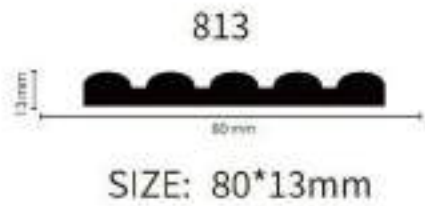

157-1

157-2

157-3

12030

SIZE:120*10mm

12030-1

INTERIOR PS WALL PANEL SERIES

INTERIOR PS WALL PANEL SERIES