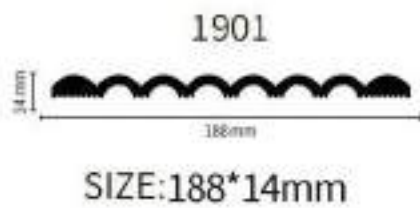

157-1

157-2

157-3

12030

SIZE:120*10mm

12030-1

INTERIOR PS WALL PANEL SERIES

INTERIOR PS WALL PANEL SERIES