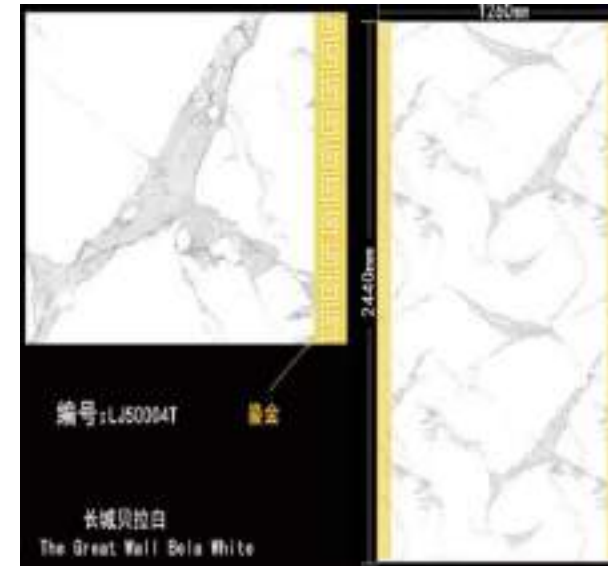

鎏金系列 Gilded series (Metalized Gold)